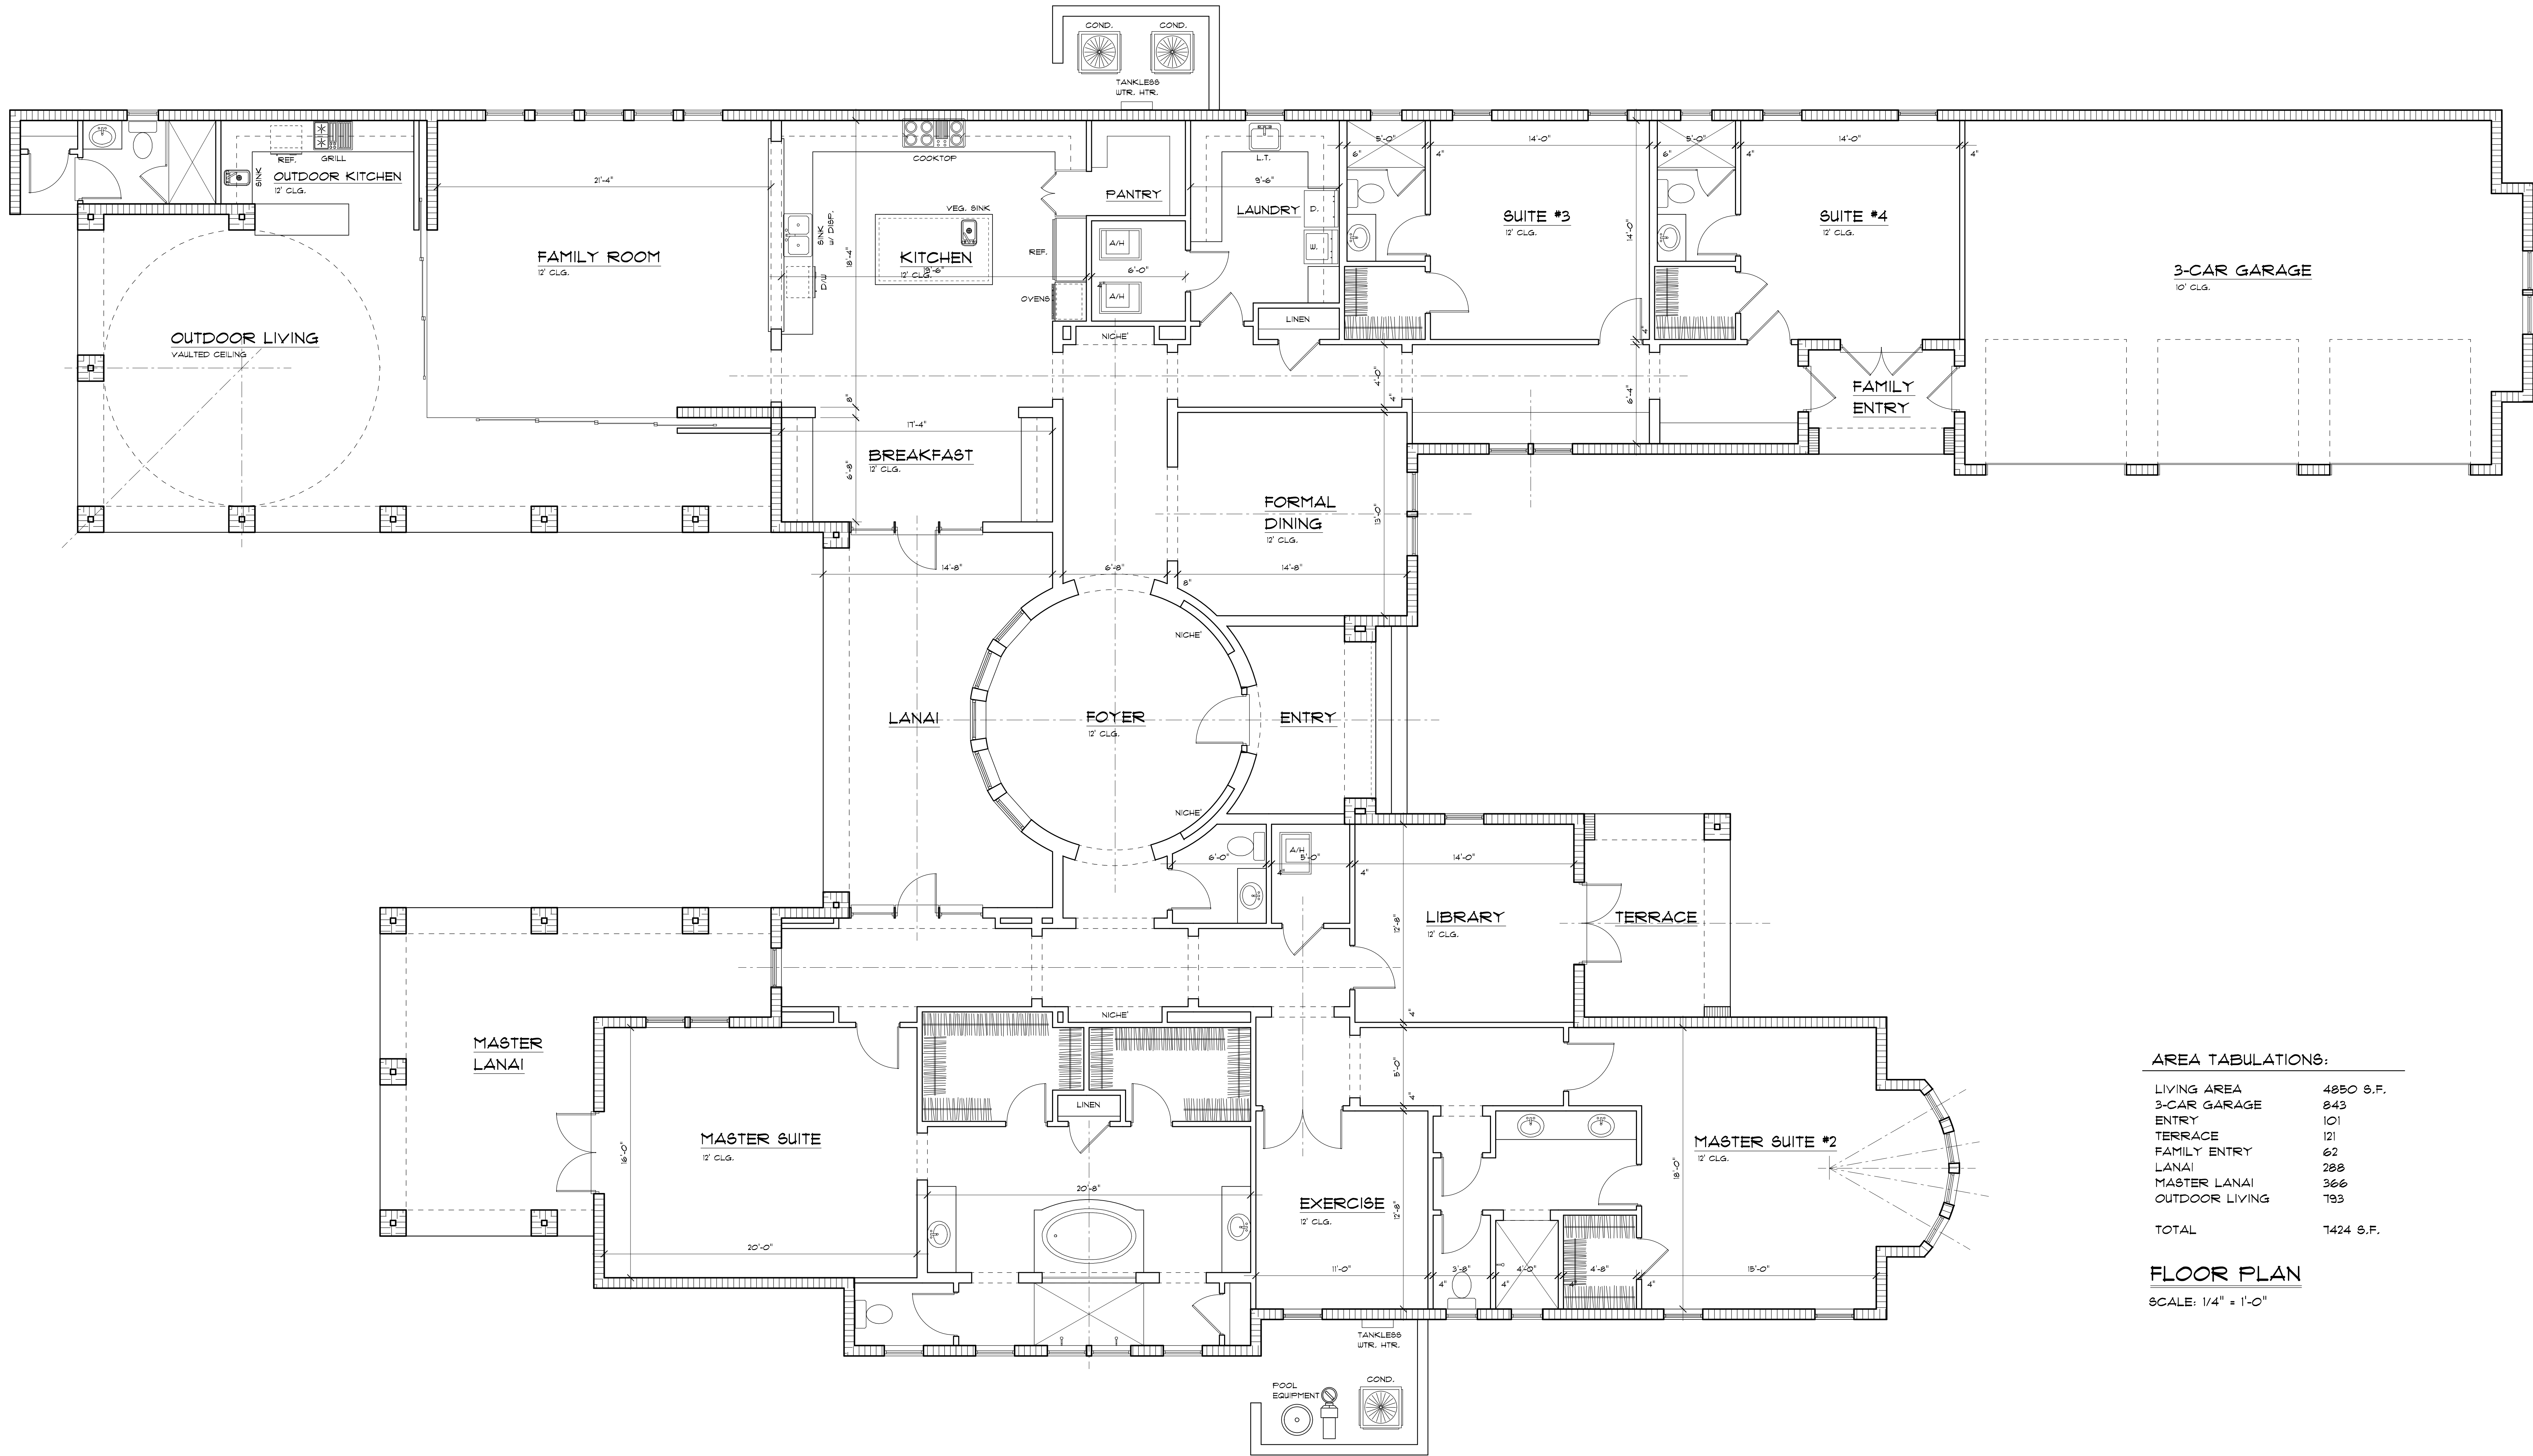

KOVATCH RES.
CONTINENTAL TONES & HT.
CHAINS.

AREA TABULATIONS:

LIVING AREA	4850 S.F.
3-CAR GARAGE	843
ENTRY	101
TERRACE	121
FAMILY ENTRY	62
LANAI	288
MASTER LANAI	366
OUTDOOR LIVING	793
TOTAL	7424 S.F.

FLOOR PLAN

SCALE: 1/4" = 1'-0"